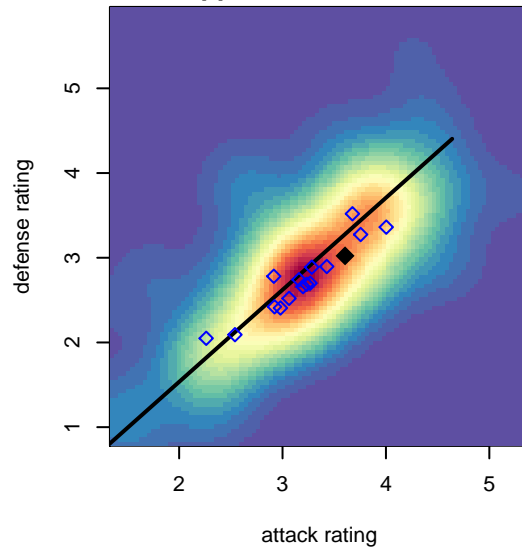

Crossfire Premier B B96

Crossfire Premier SC
 Redmond, WA
 B96 total strength=1756
 attack=36.77 defense=20.54
 fall league = RCL B96 Div 3
 notes= Joe James 2012; Reynolds 2013; Gonz

alt names used:
 Crossfire Premier B96--Gonzalez

Venues played:
 2014 REDAPT Cup HS Gold U19
 2014 RCL B96 Div 3
 2014 WYS Presidents Cup B95

Crossfire Premier B B96
 Dots are actual minus expected GF (blue circles) and GA (red triangles).
 Blue line is smoothed change in attack strength. Red is smoothed change in defense strength.

**attack and defense variance (black dot)
relative to other teams
and top 10 in region**

**attack and defense rating
relative to others at age
and all opponents in last 13 months**

Performance relative to 13 month average