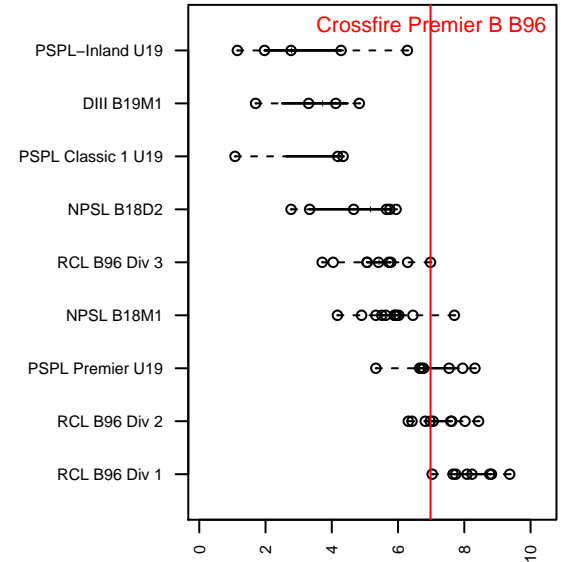

Crossfire Premier B B96

Crossfire Premier SC
 Redmond, WA
 B96 total strength=1756
 attack=36.77 defense=20.54
 fall league = RCL B96 Div 3
 notes= Joe James 2012; Reynolds 2013; Gonz

alt names used:
 Crossfire Premier B96--Gonzalez

Venues played:
 2014 REDAPT Cup HS Gold U19
 2014 RCL B96 Div 3
 2014 WYS Presidents Cup B95

Crossfire Premier B B96
 Dots are actual minus expected GF (blue circles) and GA (red triangles).
 Blue line is smoothed change in attack strength. Red is smoothed change in defense strength.

**attack and defense variance (black dot)
relative to other teams
and top 10 in region**

**attack and defense rating
relative to others at age
and all opponents in last 13 months**

Performance relative to 13 month average