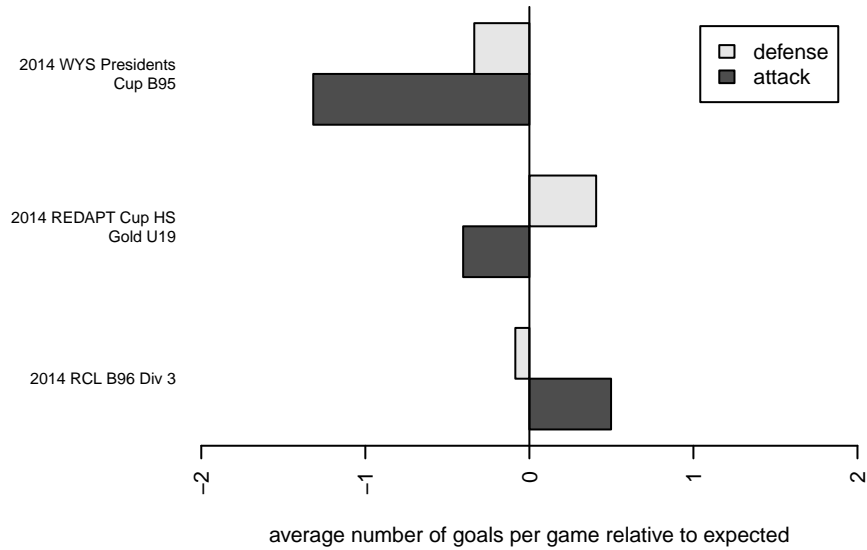

Crossfire Premier B B96

Crossfire Premier SC
 Redmond, WA
 B96 total strength=1756
 attack=36.77 defense=20.54
 fall league = RCL B96 Div 3
 notes= Joe James 2012; Reynolds 2013; Gonz

alt names used:
 Crossfire Premier B96--Gonzalez

Venues played:
 2014 REDAPT Cup HS Gold U19
 2014 RCL B96 Div 3
 2014 WYS Presidents Cup B95

Crossfire Premier B B96
 Dots are actual minus expected GF (blue circles) and GA (red triangles).
 Blue line is smoothed change in attack strength. Red is smoothed change in defense strength.

**attack and defense variance (black dot)
relative to other teams
and top 10 in region**

**attack and defense rating
relative to others at age
and all opponents in last 13 months**

Performance relative to 13 month average