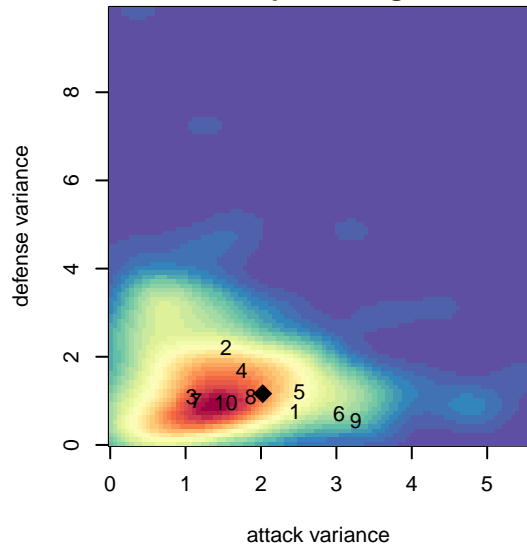

Crossfire Premier B B96

Crossfire Premier SC
 Redmond, WA
 B96 total strength=1756
 attack=36.77 defense=20.54
 fall league = RCL B96 Div 3
 notes= Joe James 2012; Reynolds 2013; Gonz

alt names used:
 Crossfire Premier B96--Gonzalez

Venues played:
 2014 REDAPT Cup HS Gold U19
 2014 RCL B96 Div 3
 2014 WYS Presidents Cup B95

Crossfire Premier B B96
 Dots are actual minus expected GF (blue circles) and GA (red triangles).
 Blue line is smoothed change in attack strength. Red is smoothed change in defense strength.

**attack and defense variance (black dot)
relative to other teams
and top 10 in region**

**attack and defense rating
relative to others at age
and all opponents in last 13 months**

Performance relative to 13 month average