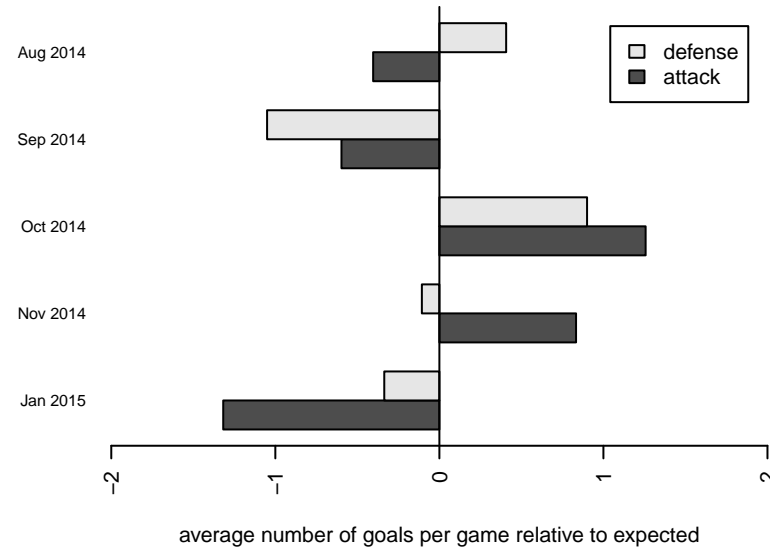

Performance relative to 13 month average